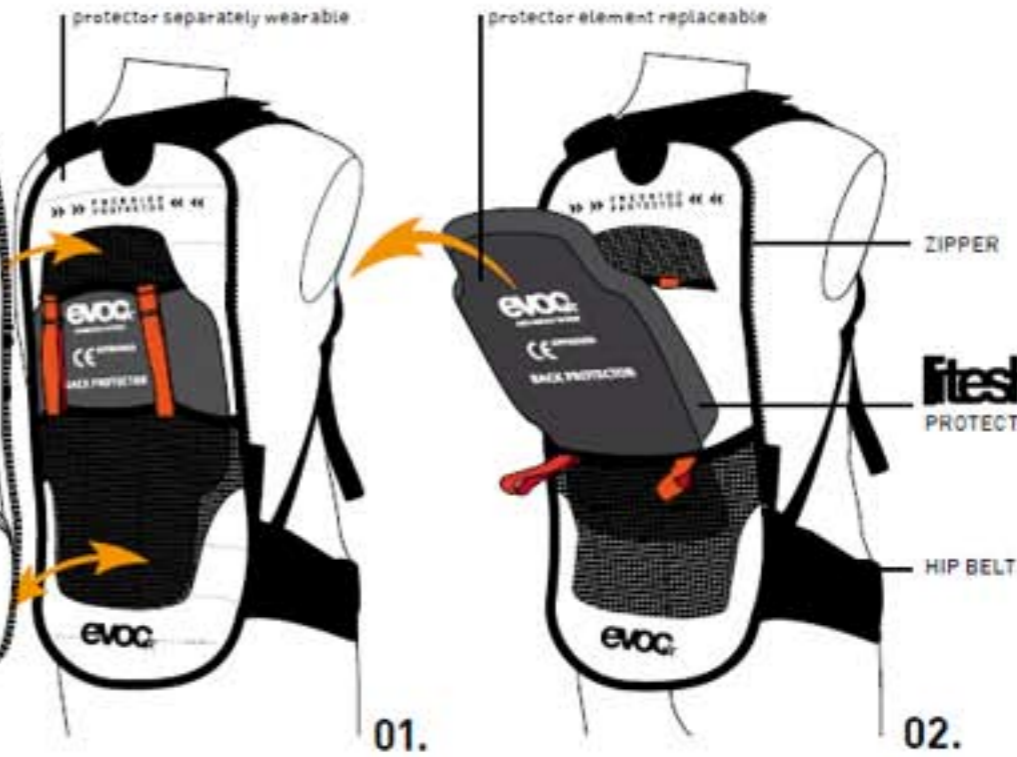

02.

fiteshield
PROTECTOR